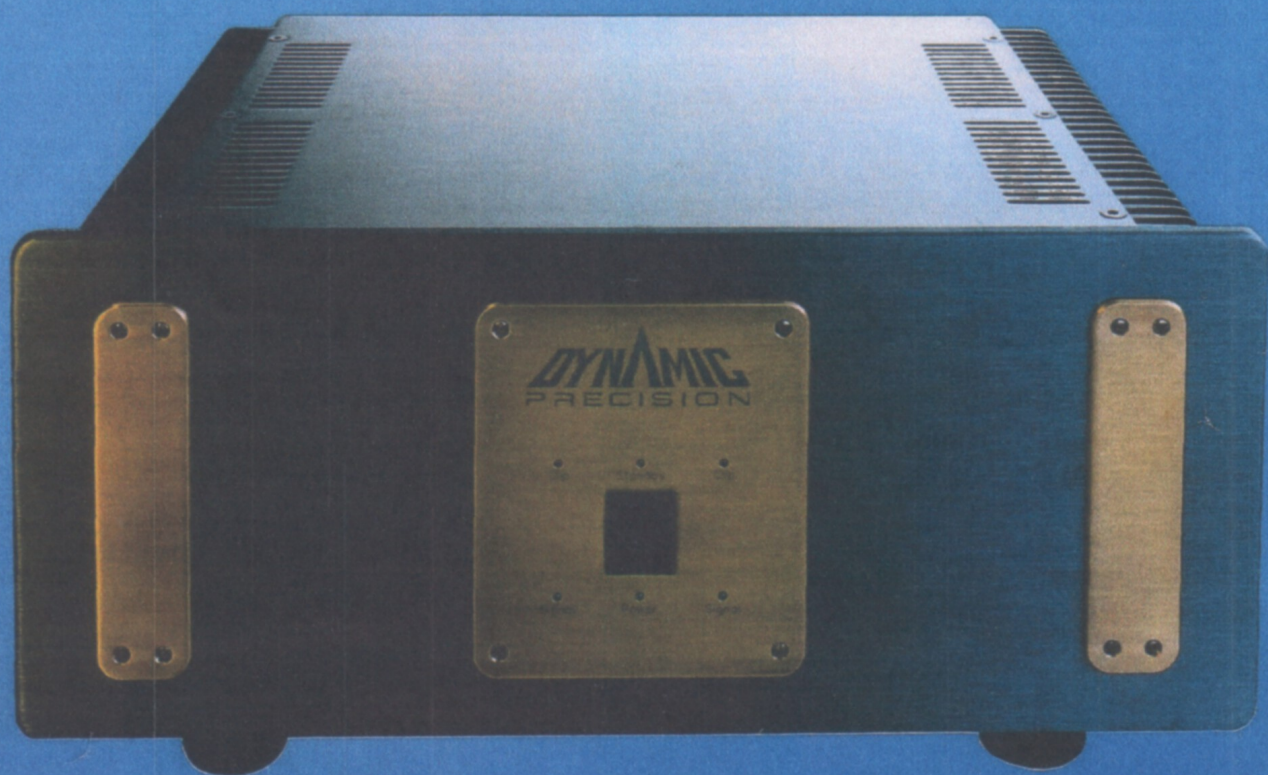

EXCLUSIVE HI-FI SERIES

DPA 600

2x250 W/8W 2x400 W/4W Weight 29 kg

Dimensions: (WxHxD) in mm 455 x 210 x 345

DYNAMIC
PRECISION